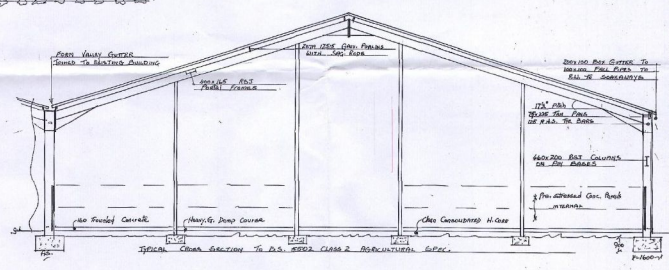

APPROVED  
 GENERAL PURPOSE  
 FARM BUILDING  
 FOR  
 MR. S. BURNISTER  
  
 RYEDALE DM  
 17 DEC 05  
 DEVELOPMENT  
 MANAGEMENT  
  
 SCALE  
 100/1200/1400/1600  
  
 DRAWING NO  
 204/12/1  
  
 DATE  
 DECEMBER 2005  
  
 DRAWING BY  
 JOHN H. SKELTON  
 0944 710001

SECTIONS SCALE 1:100