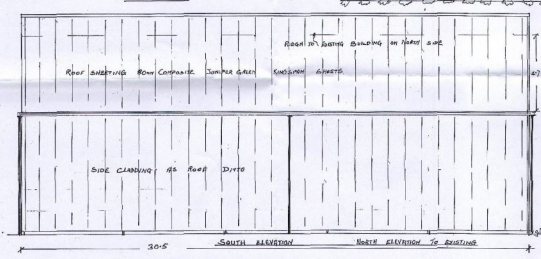

APPROVED  
 GENERAL PURPOSE  
 FARM BUILDING  
 FOR  
 MR. S. BURNISTER  
  
 RYEDALE DM  
 17 DEC 05  
 DEVELOPMENT  
 MANAGEMENT  
  
 SCALE  
 100/1200/1400/1600  
  
 DRAWING NO  
 204/12/1  
  
 DATE  
 DECEMBER 2005  
  
 DRAWING BY  
 JOHN H. SKELTON  
 0944 710001

SECTIONS SCALE 1:100